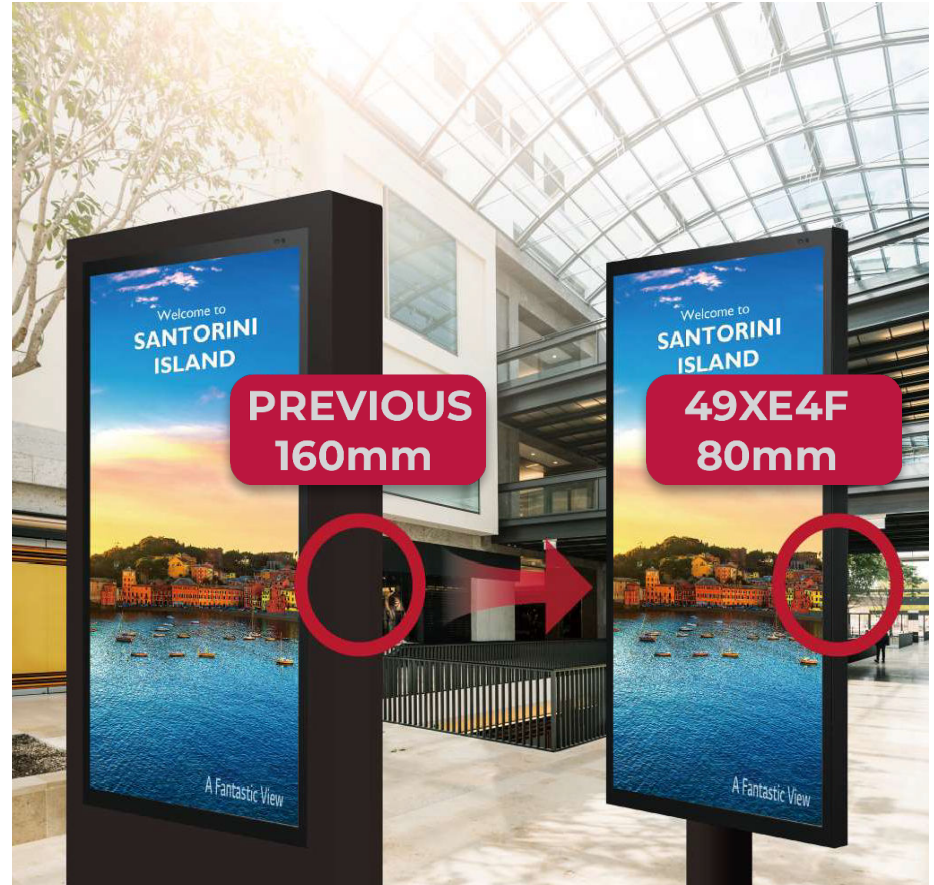

In short, Fleetmark and LG are very well equipped and the most qualified brand to meet KFC's national requirements.

49XE4F

IP-Rated Outdoor Display

Slim & Robust Design with Outstanding Visibility

Slim & Light Design

49XE4F

Designed for easier customization

- 50% thinner than previous model.
- No need for separate IP casing.
- Multiple mounting options.
- FM custom designed KFC stand.

49XE4F

Smart Brightness Control

- 4000nits
- Automatic brightness sensor
- Wide angle IPS viewing
- 50,000 Hour Life span
- QWP for polarized glasses
- Wide angle visibility

178° Viewing angle

49XE4F

Outdoor Reliability

- IP 56 display case design
- Tempered & Laminated glass
- IK10 impact resistance
- Filter-less case design