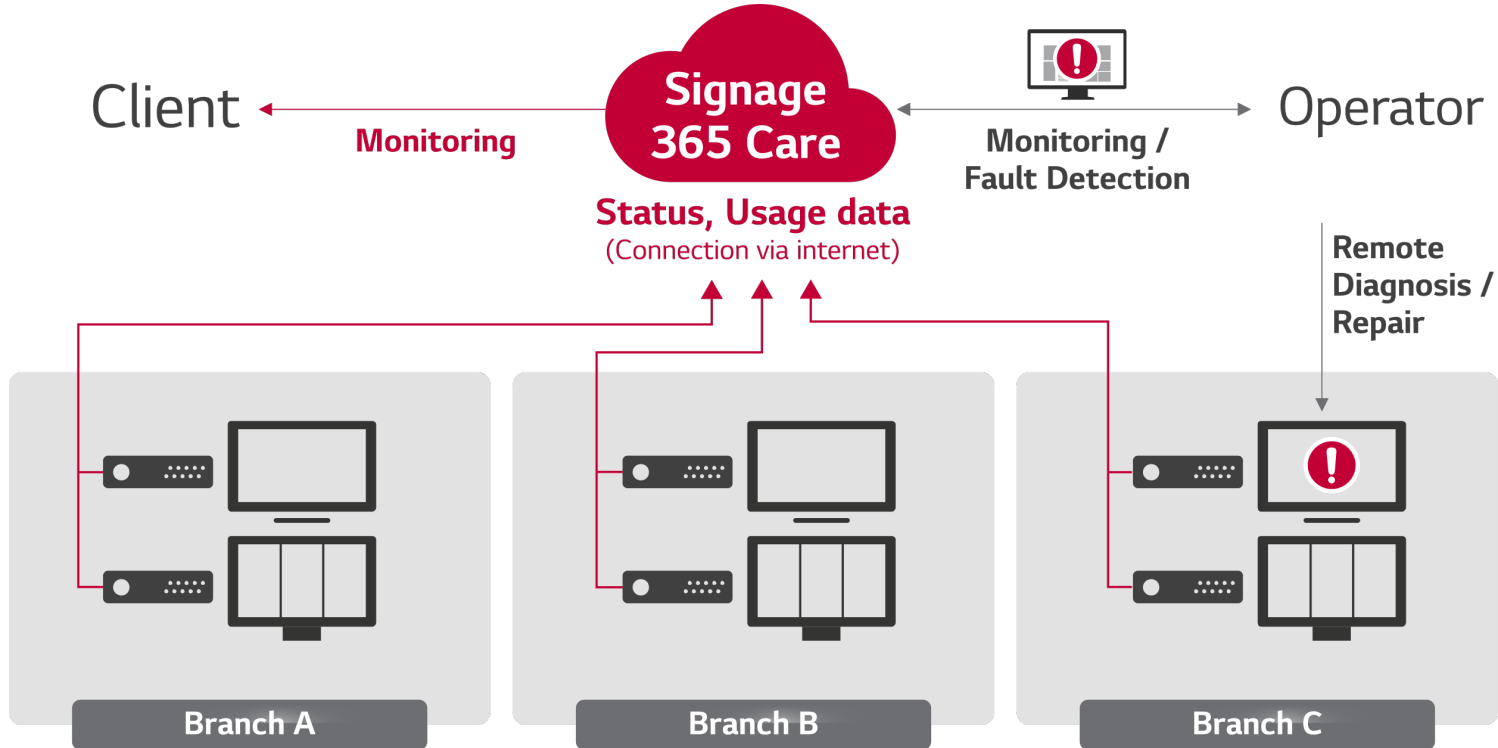

Online Control System

Online Control System

Dashboard

Dashboard

Temperature →

24°C 24°C 35°C 30°C
Bottom Top Main External

Network → Door →

192.168.0.100
Internet Not available

Closed

Fan → BLU Status →

Remote control

Virtual Controller

Setting
Home
Exit
Back
Installation

Device control

Device Control

Backlight

Screen

Backlight 70%

Power Off Management

PM Mode Power Off(Default)

Sound Control

Volume 9

Mute

Select Input Source