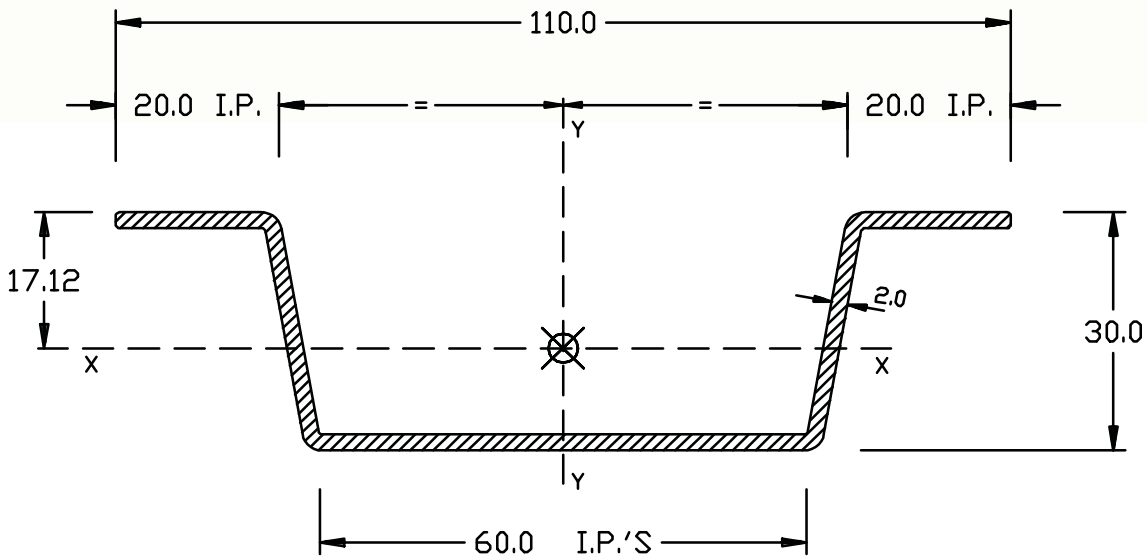

TRUCK CURTAIN SPARE PARTS : CURTAIN TRACK

BOW 2.289m

SLIDE-A-WAY ROOF BOW
(MEDIUM) - 2.289m

OTHER LENGTHS ALSO AVAILABLE.