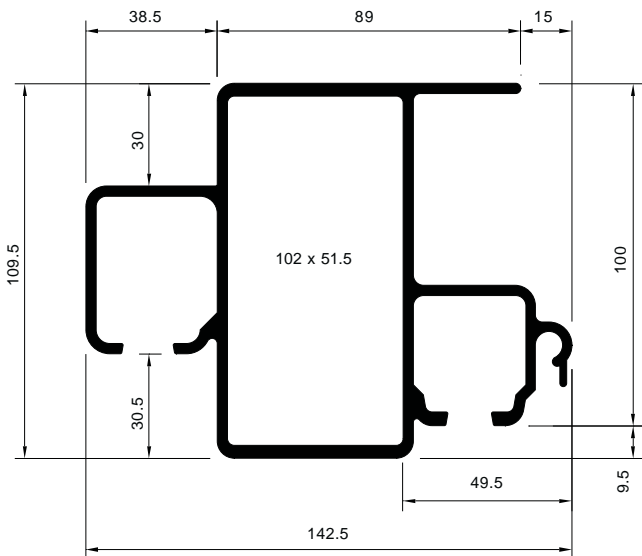

CT

SLIDE-A-WAY BOLT ON CURTAIN TRACK

AVAILABLE IN:
6.40m LENGTH - CT/6.4
7.62m LENGTH - CT/7.62
8.84m LENGTH - CT/8.84

SUITS ROLLERS: CR/F, CR/EG, CR/F/B, CR/F/2B