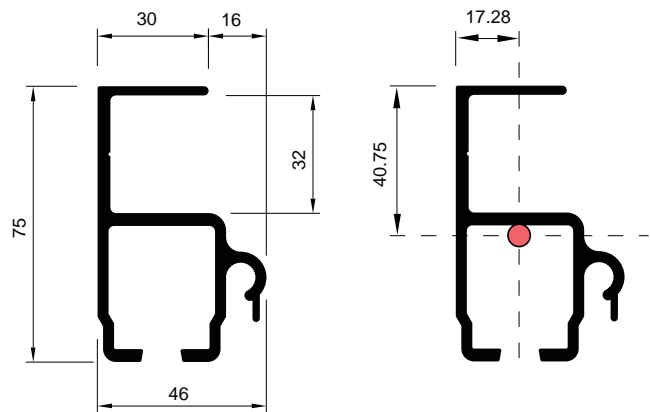

CT

SLIDE-A-WAY BOLT ON CURTAIN TRACK

AVAILABLE IN:
6.40m LENGTH - CT/6.4
7.62m LENGTH - CT/7.62
8.84m LENGTH - CT/8.84

SUITS ROLLERS: CR/F, CR/EG, CR/F/B, CR/F/2B